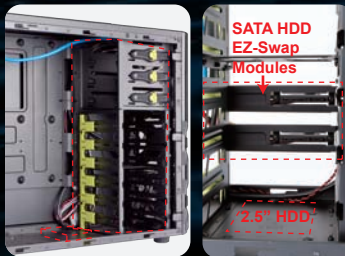

* PRODUCT SPECIFICATIONS ARE SUBJECT TO CHANGE WITHOUT PRIOR NOTICE.

† FEATURES

- MULTIPLE HIGH-END GRAPHIC CARDS SUPPORTED (MAXIMUM LENGTH OF 29CM / 11.4INCHES)
- USB 3.0 SUPER SPEED TRANSFER INTERFACE
- 3.5" SATA HDD EZ-SWAP MODULES
- SSD READY
- MAXIMUM DRIVE BAYS TO SUPPORT UP TO 11 DEVICES
- UP TO 12CM FAN X 7
- CABLE ROUTING SPACE

† GREAT EXPANDABILITY

Supports high-end graphic cards up to 290mm/11.4".

† CABLE ROUTING SPACE

Advanced cable routing design provides better interior structure for cable management.

† EASY PORTS ACCESS

USB3.0, USB2.0 and HD Audio ports are located on the top of the front panel for easy access.

† FLEXIBLE DRIVE CAGES

It supports 5.25", 3.5" and 2.5" devices up to 11. Advanced tool-free installation design for 5.25" and 3.5" devices and two SATA HDD EZ-Swap modules will provide you flexibility and convenience.