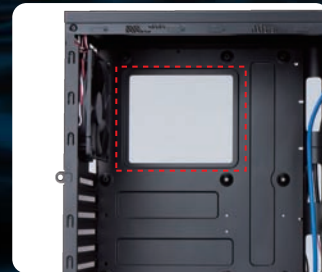

† CPU RETAINING HOLE

The CPU retaining hole allows you to install CPU cooler in the easiest possible way and without taking out your motherboard from the case.